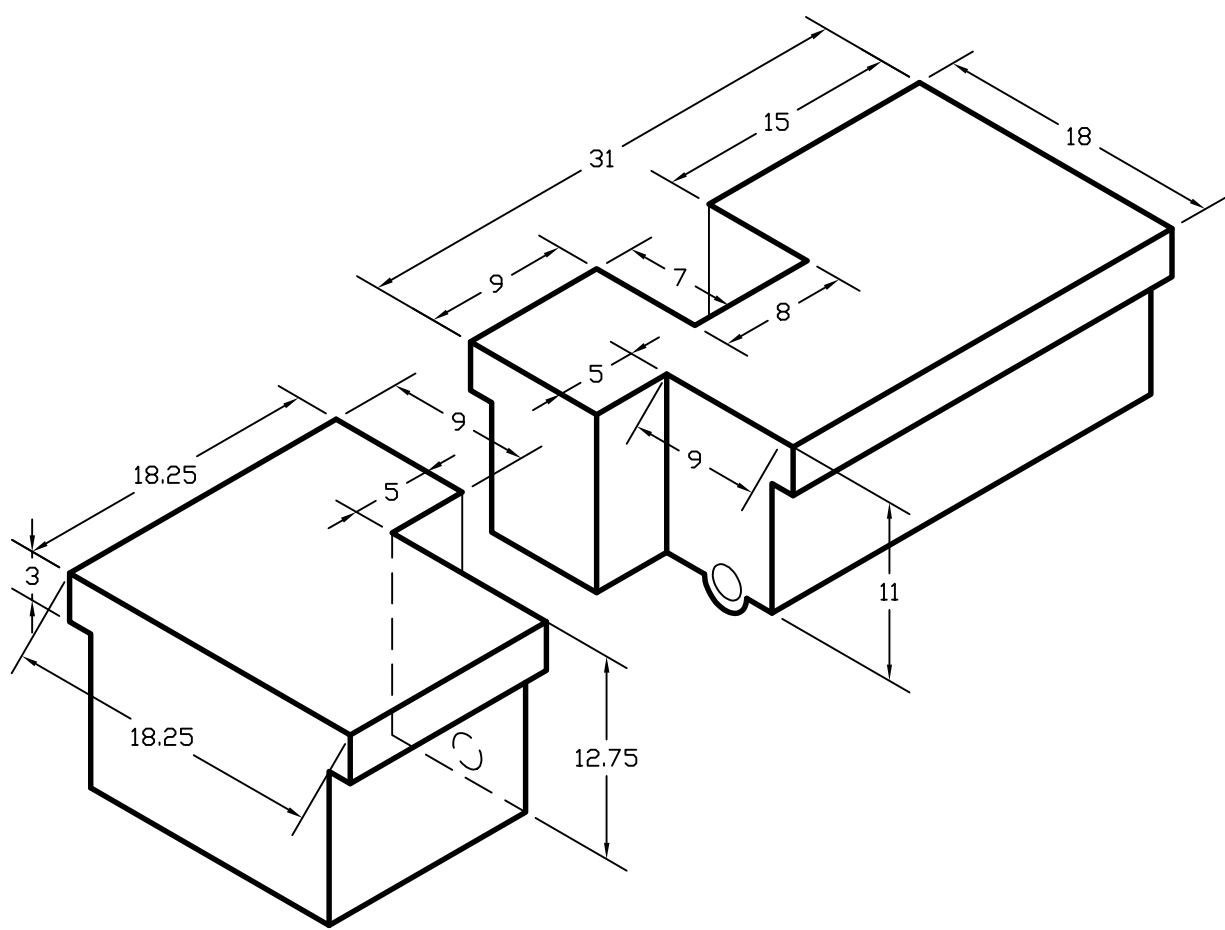

Product No. RBW1507  
CSA No.  
Liters. 86  
Size. 31" x 18" x 11"

Product No. RBW1506  
CSA No. 6111  
Liters. 49  
Size. 18.25"x18.25"x12.75"

D&M PLASTICS INC.