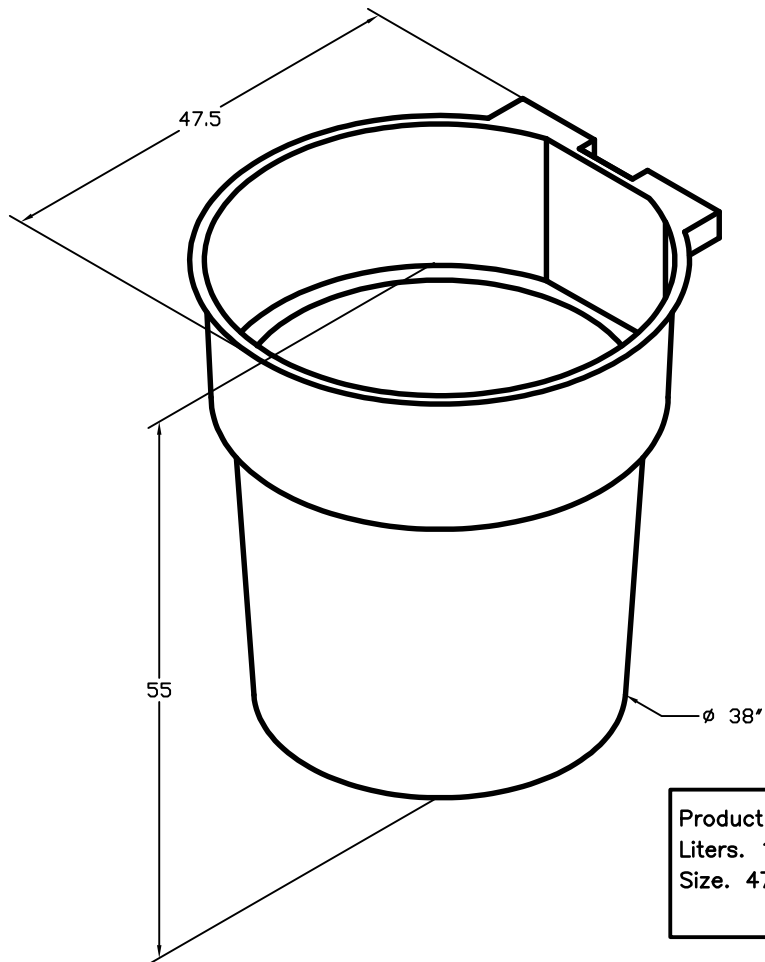

Product No. WHO2678
LID WITH TRASH HATCH
Size. 56.75"

Product No. WHO2677
Liters. 1105
Size. 47.5" x 38" x 55"

D&M PLASTICS INC.