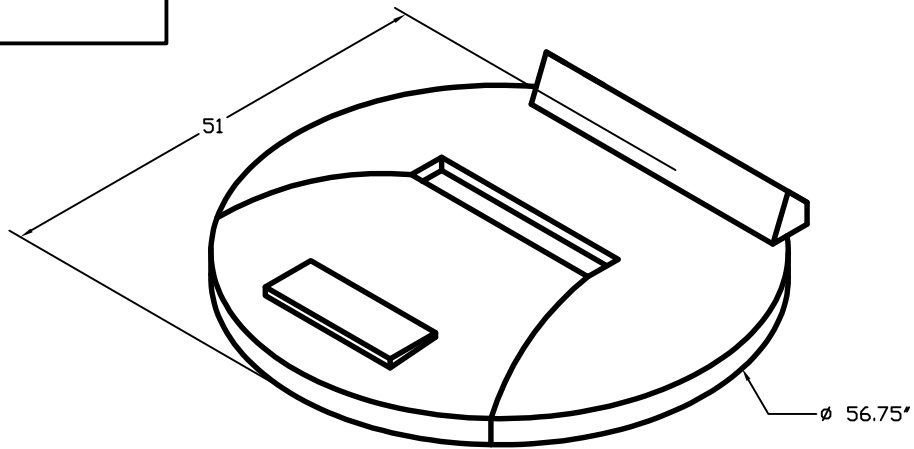

Product No. WHO2678
LID WITH TRASH HATCH
Size. 56.75"

Product No. WHO2677
Liters. 1105
Size. 47.5" x 38" x 55"

D&M PLASTICS INC.