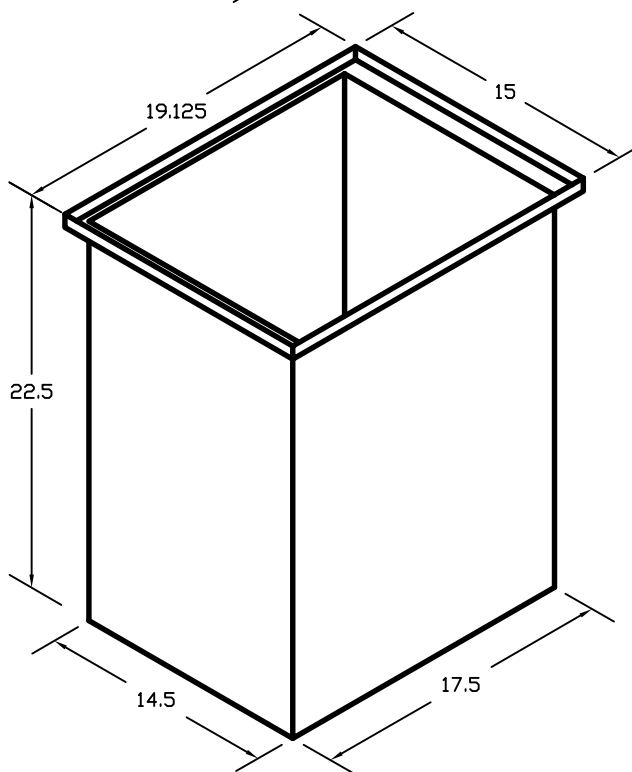

Product No. TSW2559

Size. 19.875" x 15.5" x 1"

Product No. TSW2558

Liters. 90

Size. 19.125" x 15" x 22.5"

D&M PLASTICS INC.