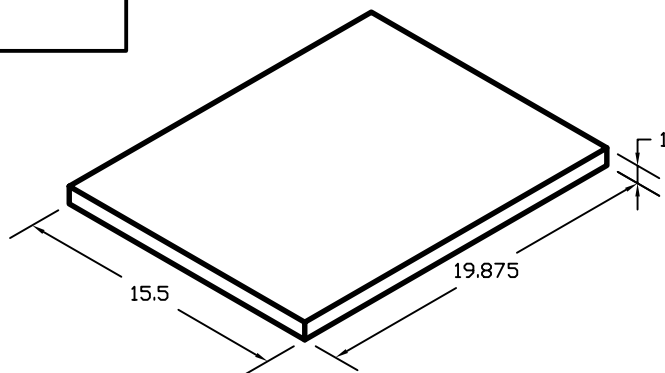

Product No. TSW2559

Size. 19.875" x 15.5" x 1"

Product No. TSW2558

Liters. 90

Size. 19.125" x 15" x 22.5"

D&M PLASTICS INC.