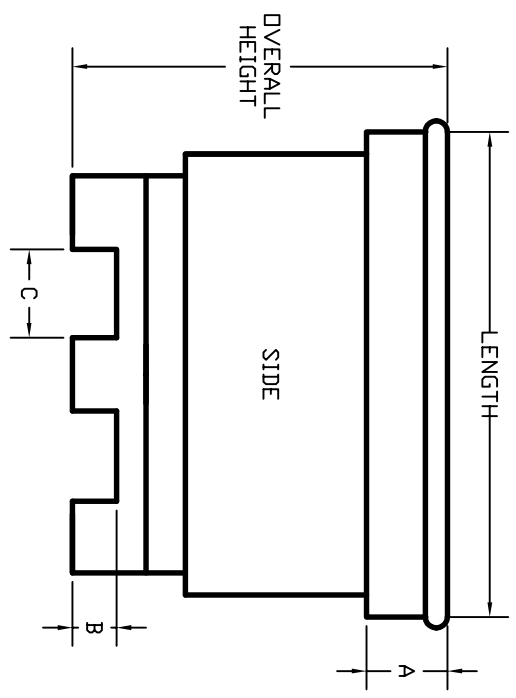

FLAT - BOTTOM CONTAINER

NOTE:
 DIMENSIONS MAY VARY UP TO A MAXIMUM OF 0.5 AN INCH
 INSIDE WIDTH'S AND LENGTH'S MEASURED FROM INSIDE OF BOTTOM
 VOLUMES ARE ALL +/- SL.

PRODUCT NUMBER	OVERALL HEIGHT	INSIDE HEIGHT	WIDTH	INSIDE WIDTH	LENGTH	INSIDE LENGTH	A	B	C	D	E	VOLUME (LITERS)
FPC2730	30	25	45	38	46.5	39.5	4	5.5	10.75	12.25	14.5	601
FPC2731	35	30.375	45	38	46.5	39.5	9.25	5.5	10.75	12.25	14.5	822
FPC2732	41	35.75	45	38	46.5	39.5	15	5.5	10.75	12.25	14.5	993
FPC2733	44	39	45	38	46.5	39.5	18.25	5.5	10.75	12.25	14.5	1,111
FPC2734	54	46.5	45	38	46.5	39.5	26	5.5	10.75	12.25	14.5	1,370