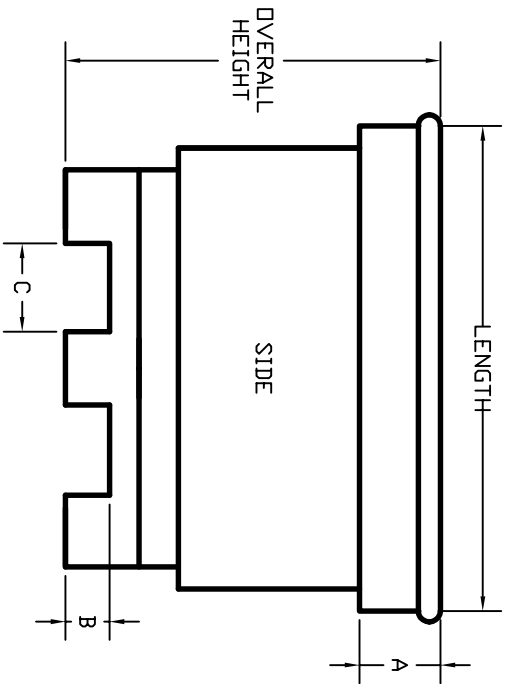

FLAT - BOTTOM CONTAINER

NOTE:
 DIMENSIONS MAY VARY UP TO A MAXIMUM OF 0.5 AN INCH
 INSIDE WIDTH'S AND LENGTH'S MEASURED FROM INSIDE OF BOTTOM
 VOLUMES ARE ALL +/- SL.

PRODUCT NUMBER	OVERALL HEIGHT	INSIDE HEIGHT	WIDTH	INSIDE WIDTH	LENGTH	INSIDE LENGTH	A	B	C	D	E	VOLUME (LITERS)
FPC2730	30	25	45	38	46.5	39.5	4	5.5	10.75	12.25	14.5	601
FPC2731	35	30.375	45	38	46.5	39.5	9.25	5.5	10.75	12.25	14.5	822
FPC2732	41	35.75	45	38	46.5	39.5	15	5.5	10.75	12.25	14.5	993
FPC2733	44	39	45	38	46.5	39.5	18.25	5.5	10.75	12.25	14.5	1,111
FPC2734	54	46.5	45	38	46.5	39.5	26	5.5	10.75	12.25	14.5	1,370