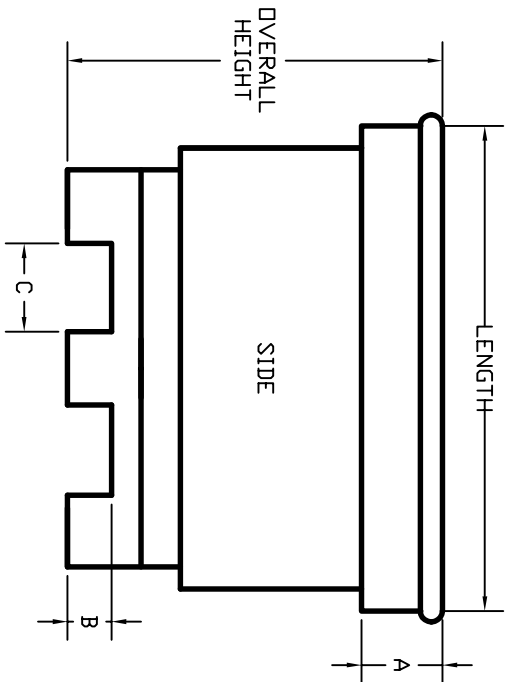

FLAT - BOTTOM CONTAINER

NOTE:
 DIMENSIONS MAY VARY UP TO A MAXIMUM OF 0.5 AN INCH
 INSIDE WIDTH'S AND LENGTH'S MEASURED FROM INSIDE OF BOTTOM
 VOLUMES ARE ALL +/- SL.

PRODUCT NUMBER	OVERALL HEIGHT	INSIDE HEIGHT	WIDTH	INSIDE WIDTH	LENGTH	INSIDE LENGTH	A	B	C	D	E	VOLUME (LITERS)
FPC2730	30	25	45	38	46.5	39.5	4	5.5	10.75	12.25	14.5	601
FPC2731	35	30.375	45	38	46.5	39.5	9.25	5.5	10.75	12.25	14.5	822
FPC2732	41	35.75	45	38	46.5	39.5	15	5.5	10.75	12.25	14.5	993
FPC2733	44	39	45	38	46.5	39.5	18.25	5.5	10.75	12.25	14.5	1,111
FPC2734	54	46.5	45	38	46.5	39.5	26	5.5	10.75	12.25	14.5	1,370