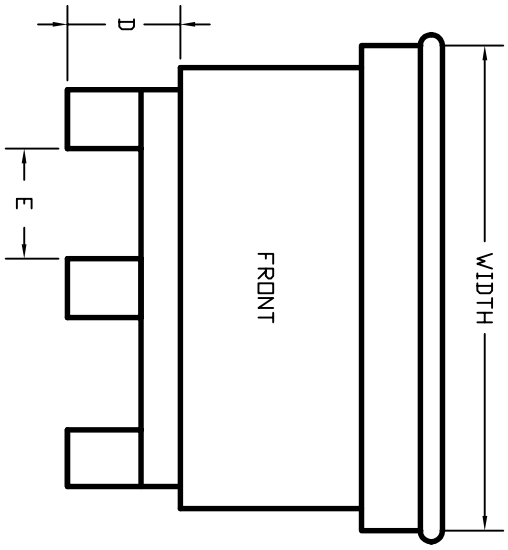

FLAT - BOTTOM CONTAINER

NOTE:
 DIMENSIONS MAY VARY UP TO A MAXIMUM OF 0.5 AN INCH
 INSIDE WIDTH'S AND LENGTH'S MEASURED FROM INSIDE OF BOTTOM
 VOLUMES ARE ALL +/- SL.

PRODUCT NUMBER	OVERALL HEIGHT	INSIDE HEIGHT	WIDTH	INSIDE WIDTH	LENGTH	INSIDE LENGTH	A	B	C	D	E	VOLUME (LITERS)
FPC2730	30	25	45	38	46.5	39.5	4	5.5	10.75	12.25	14.5	601
FPC2731	35	30.375	45	38	46.5	39.5	9.25	5.5	10.75	12.25	14.5	822
FPC2732	41	35.75	45	38	46.5	39.5	15	5.5	10.75	12.25	14.5	993
FPC2733	44	39	45	38	46.5	39.5	18.25	5.5	10.75	12.25	14.5	1,111
FPC2734	54	46.5	45	38	46.5	39.5	26	5.5	10.75	12.25	14.5	1,370