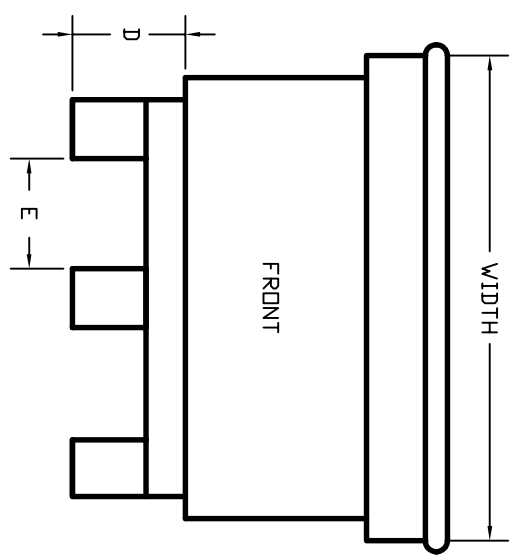

FLAT - BOTTOM CONTAINER

NOTE:
 DIMENSIONS MAY VARY UP TO A MAXIMUM OF 0.5 AN INCH
 INSIDE WIDTH'S AND LENGTH'S MEASURED FROM INSIDE OF BOTTOM
 VOLUMES ARE ALL +/- SL.

| PRODUCT NUMBER | OVERALL HEIGHT | INSIDE HEIGHT | WIDTH | INSIDE WIDTH | LENGTH | INSIDE LENGTH | A | B | C | D | E | VOLUME (LITERS) |
|----------------|----------------|---------------|-----------|--------------|-------------|---------------|-------------|------------|--------------|--------------|-------------|-----------------|
| FPC2730 | 30 | 25 | 45 | 38 | 46.5 | 39.5 | 4 | 5.5 | 10.75 | 12.25 | 14.5 | 601 |
| FPC2731 | 35 | 30.375 | 45 | 38 | 46.5 | 39.5 | 9.25 | 5.5 | 10.75 | 12.25 | 14.5 | 822 |
| FPC2732 | 41 | 35.75 | 45 | 38 | 46.5 | 39.5 | 15 | 5.5 | 10.75 | 12.25 | 14.5 | 993 |
| FPC2733 | 44 | 39 | 45 | 38 | 46.5 | 39.5 | 18.25 | 5.5 | 10.75 | 12.25 | 14.5 | 1,111 |
| FPC2734 | 54 | 46.5 | 45 | 38 | 46.5 | 39.5 | 26 | 5.5 | 10.75 | 12.25 | 14.5 | 1,370 |