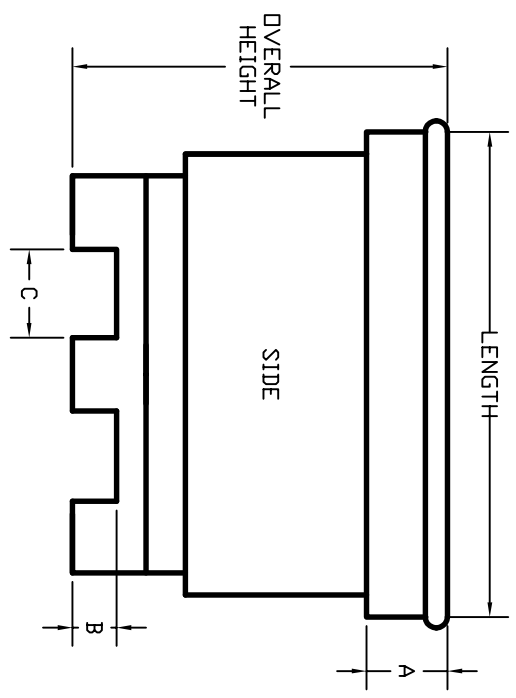

FLAT - BOTTOM CONTAINER

NOTE:
 DIMENSIONS MAY VARY UP TO A MAXIMUM OF 0.5 AN INCH
 INSIDE WIDTH'S AND LENGTH'S MEASURED FROM INSIDE OF BOTTOM
 VOLUMES ARE ALL +/- SL.

| PRODUCT NUMBER | OVERALL HEIGHT | INSIDE HEIGHT | WIDTH | INSIDE WIDTH | LENGTH | INSIDE LENGTH | A | B | C | D | E | VOLUME (LITERS) |
|----------------|----------------|---------------|-----------|--------------|-------------|---------------|-------------|------------|--------------|--------------|-------------|-----------------|
| FPC2730 | 30 | 25 | 45 | 38 | 46.5 | 39.5 | 4 | 5.5 | 10.75 | 12.25 | 14.5 | 601 |
| FPC2731 | 35 | 30.375 | 45 | 38 | 46.5 | 39.5 | 9.25 | 5.5 | 10.75 | 12.25 | 14.5 | 822 |
| FPC2732 | 41 | 35.75 | 45 | 38 | 46.5 | 39.5 | 15 | 5.5 | 10.75 | 12.25 | 14.5 | 993 |
| FPC2733 | 44 | 39 | 45 | 38 | 46.5 | 39.5 | 18.25 | 5.5 | 10.75 | 12.25 | 14.5 | 1,111 |
| FPC2734 | 54 | 46.5 | 45 | 38 | 46.5 | 39.5 | 26 | 5.5 | 10.75 | 12.25 | 14.5 | 1,370 |