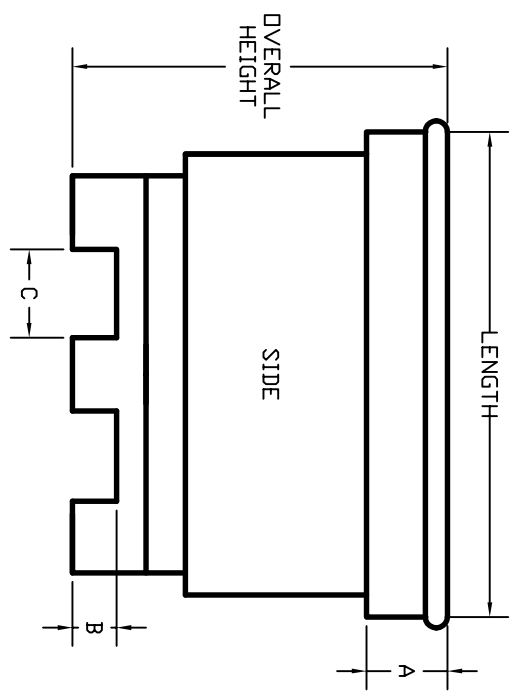

# FLAT - BOTTOM CONTAINER

**NOTE:**  
 DIMENSIONS MAY VARY UP TO A MAXIMUM OF 0.5 AN INCH  
 INSIDE WIDTH'S AND LENGTH'S MEASURED FROM INSIDE OF BOTTOM  
 VOLUMES ARE ALL +/- SL.

PRODUCT NUMBER	OVERALL HEIGHT	INSIDE HEIGHT	WIDTH	INSIDE WIDTH	LENGTH	INSIDE LENGTH	A	B	C	D	E	VOLUME (LITERS)
<b>FPC2730</b>	<b>30</b>	<b>25</b>	<b>45</b>	<b>38</b>	<b>46.5</b>	<b>39.5</b>	<b>4</b>	<b>5.5</b>	<b>10.75</b>	<b>12.25</b>	<b>14.5</b>	<b>601</b>
FPC2731	35	30.375	45	38	46.5	39.5	9.25	5.5	10.75	12.25	14.5	822
FPC2732	41	35.75	45	38	46.5	39.5	15	5.5	10.75	12.25	14.5	993
FPC2733	44	39	45	38	46.5	39.5	18.25	5.5	10.75	12.25	14.5	1,111
FPC2734	54	46.5	45	38	46.5	39.5	26	5.5	10.75	12.25	14.5	1,370