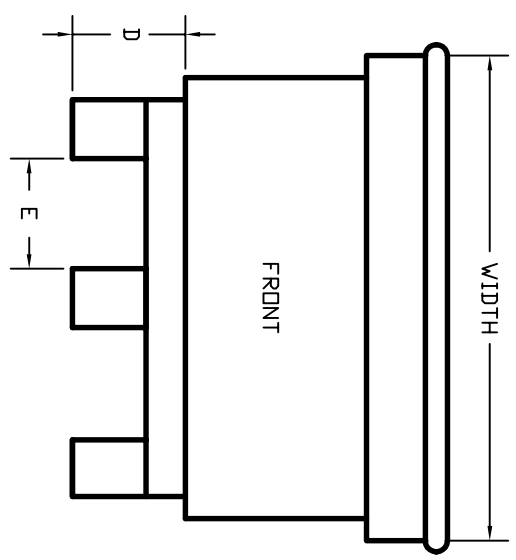

# FLAT - BOTTOM CONTAINER

**NOTE:**  
 DIMENSIONS MAY VARY UP TO A MAXIMUM OF 0.5 AN INCH  
 INSIDE WIDTH'S AND LENGTH'S MEASURED FROM INSIDE OF BOTTOM  
 VOLUMES ARE ALL +/- SL.

PRODUCT NUMBER	OVERALL HEIGHT	INSIDE HEIGHT	WIDTH	INSIDE WIDTH	LENGTH	INSIDE LENGTH	A	B	C	D	E	VOLUME (LITERS)
<b>FPC2730</b>	<b>30</b>	<b>25</b>	<b>45</b>	<b>38</b>	<b>46.5</b>	<b>39.5</b>	<b>4</b>	<b>5.5</b>	<b>10.75</b>	<b>12.25</b>	<b>14.5</b>	<b>601</b>
FPC2731	35	30.375	45	38	46.5	39.5	9.25	5.5	10.75	12.25	14.5	822
FPC2732	41	35.75	45	38	46.5	39.5	15	5.5	10.75	12.25	14.5	993
FPC2733	44	39	45	38	46.5	39.5	18.25	5.5	10.75	12.25	14.5	1,111
FPC2734	54	46.5	45	38	46.5	39.5	26	5.5	10.75	12.25	14.5	1,370