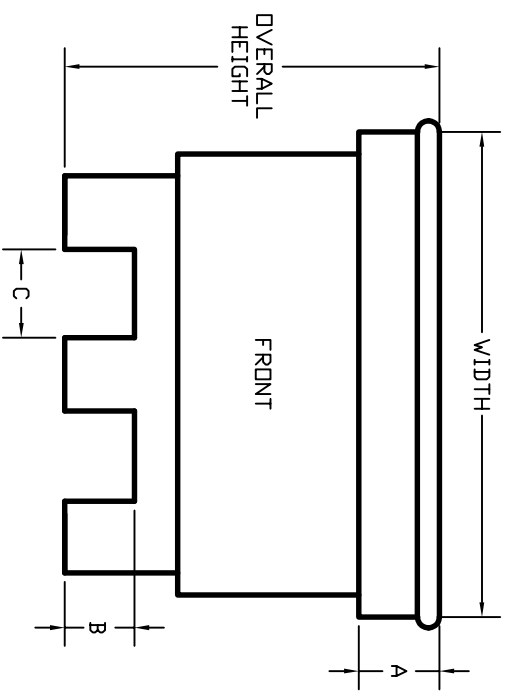

# CONTOUR – BOTTOM CONTAINER

**NOTE:**  
 DIMENSIONS MAY VARY UP TO A MAXIMUM OF 0.5 AN INCH  
 INSIDE WIDTH'S AND LENGTH'S MEASURED FROM INSIDE OF BOTTOM  
 VOLUMES ARE ALL +/- SL.

PRODUCT NUMBER	OVERALL HEIGHT	INSIDE HEIGHT	WIDTH	INSIDE WIDTH	LENGTH	INSIDE LENGTH	A	B	C	D	VOLUME (LITERS)
FPC2721	31	25	46.75	39	45	37.5	4	6.5	11.75	13.25	645
FPC2722	36	30.375	44.625	38	46.75	39	9.25	6.5	11.75	13.25	866
FPC2723	42	35.75	45	38	46.625	39.5	15	6.5	11.75	13.25	1,037
FPC2724	45	39	45.125	37	46.625	39	18.25	6.5	11.75	13.25	1,155
<b>FPC2725</b>	<b>55</b>	<b>46.5</b>	<b>45</b>	<b>37.5</b>	<b>46.25</b>	<b>39.5</b>	<b>26</b>	<b>6.5</b>	<b>11.75</b>	<b>13.25</b>	<b>1,414</b>