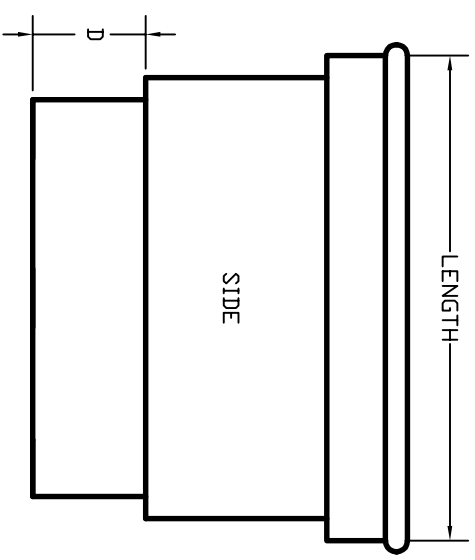

# CONTOUR – BOTTOM CONTAINER

**NOTE:**  
 DIMENSIONS MAY VARY UP TO A MAXIMUM OF 0.5 AN INCH  
 INSIDE WIDTH'S AND LENGTH'S MEASURED FROM INSIDE OF BOTTOM  
 VOLUMES ARE ALL +/- SL.

PRODUCT NUMBER	OVERALL HEIGHT	INSIDE HEIGHT	WIDTH	INSIDE WIDTH	LENGTH	INSIDE LENGTH	A	B	C	D	VOLUME (LITERS)
FPC2721	31	25	46.75	39	45	37.5	4	6.5	11.75	13.25	645
FPC2722	36	30.375	44.625	38	46.75	39	9.25	6.5	11.75	13.25	866
FPC2723	42	35.75	45	38	46.625	39.5	15	6.5	11.75	13.25	1,037
FPC2724	45	39	45.125	37	46.625	39	18.25	6.5	11.75	13.25	1,155
<b>FPC2725</b>	<b>55</b>	<b>46.5</b>	<b>45</b>	<b>37.5</b>	<b>46.25</b>	<b>39.5</b>	<b>26</b>	<b>6.5</b>	<b>11.75</b>	<b>13.25</b>	<b>1,414</b>