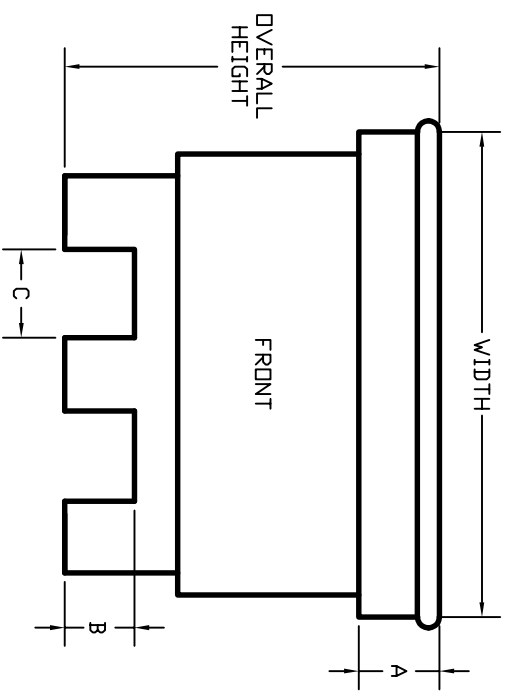

# CONTOUR – BOTTOM CONTAINER

**NOTE:**  
 DIMENSIONS MAY VARY UP TO A MAXIMUM OF 0.5 AN INCH  
 INSIDE WIDTH'S AND LENGTH'S MEASURED FROM INSIDE OF BOTTOM  
 VOLUMES ARE ALL +/- SL.

PRODUCT NUMBER	OVERALL HEIGHT	INSIDE HEIGHT	WIDTH	INSIDE WIDTH	LENGTH	INSIDE LENGTH	A	B	C	D	VOLUME (LITERS)
FPC2721	31	25	46.75	39	45	37.5	4	6.5	11.75	13.25	645
FPC2722	36	30.375	44.625	38	46.75	39	9.25	6.5	11.75	13.25	866
FPC2723	42	35.75	45	38	46.625	39.5	15	6.5	11.75	13.25	1,037
<b>FPC2724</b>	<b>45</b>	<b>39</b>	<b>45.125</b>	<b>37</b>	<b>46.625</b>	<b>39</b>	<b>18.25</b>	<b>6.5</b>	<b>11.75</b>	<b>13.25</b>	<b>1,155</b>
FPC2725	55	46.5	45	37.5	46.25	39.5	26	6.5	11.75	13.25	1,414