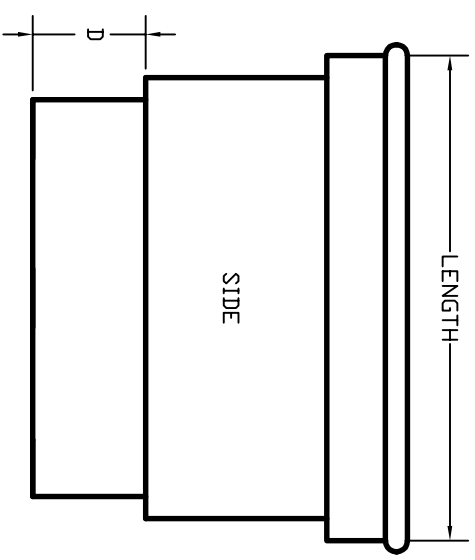

# CONTOUR – BOTTOM CONTAINER

**NOTE:**  
 DIMENSIONS MAY VARY UP TO A MAXIMUM OF 0.5 AN INCH  
 INSIDE WIDTH'S AND LENGTH'S MEASURED FROM INSIDE OF BOTTOM  
 VOLUMES ARE ALL +/- SL.

PRODUCT NUMBER	OVERALL HEIGHT	INSIDE HEIGHT	WIDTH	INSIDE WIDTH	LENGTH	INSIDE LENGTH	A	B	C	D	VOLUME (LITERS)
FPC2721	31	25	46.75	39	45	37.5	4	6.5	11.75	13.25	645
FPC2722	36	30.375	44.625	38	46.75	39	9.25	6.5	11.75	13.25	866
FPC2723	42	35.75	45	38	46.625	39.5	15	6.5	11.75	13.25	1,037
<b>FPC2724</b>	<b>45</b>	<b>39</b>	<b>45.125</b>	<b>37</b>	<b>46.625</b>	<b>39</b>	<b>18.25</b>	<b>6.5</b>	<b>11.75</b>	<b>13.25</b>	<b>1,155</b>
FPC2725	55	46.5	45	37.5	46.25	39.5	26	6.5	11.75	13.25	1,414